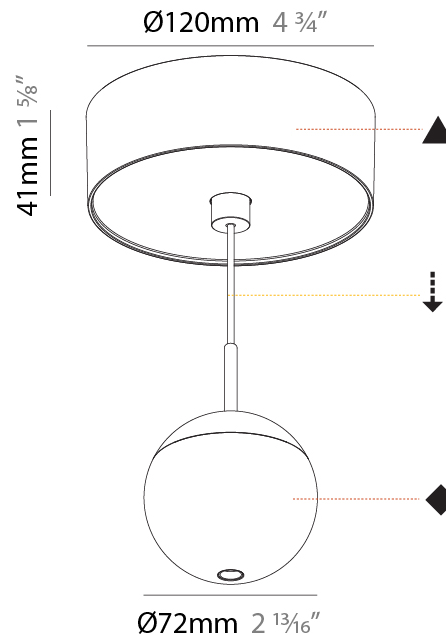

GENERAL

Series: Snooker
Subseries: Snooker Metal Monopoint Surface Canopy
Partner: Prolicht
Division: Architectural
Installation: Suspension
Product Type: Pendant
Mounting Location: Ceiling
Light Distribution: Downlight

PHYSICAL

Shape: Round
Diameter (mm): 72
Diameter (in): 2 13/16
Height (mm): 72
Height (in): 2 13/16
Max. Overall Height (mm): 2072
Max. Overall Height (in): 81 7/16
Ceiling Thickness (mm): 10 / 12.5 / 15 / 25
Ceiling Thickness (in): 3/8 or 1/2 or 9/16 or 1
Min. Recessing Depth (mm): 75
Min. Recessing Depth (in): 2 15/16
Weight (kg): 0.597
Weight (lbs): 1.316
Fixture Finish: CHR
Fixture Material: Aluminum Die Cast
Cable Details: 2000mm or 4000mm Cable - Color Options: Black / White / Orange / Red / Green
Cut-out Measurements: 68mm / 2 11/16"

ELECTRICAL

Lamp Type: LED (Zhaga Standard)
Input Wattage (W): 6.6
Total Output Wattage (W): 6
Dimming: Tri-Mode (Non-Dimming and Phase Dimming (120Vac only) and 0-10V Dimming)
Driver Included: Yes
Driver Location: External
Driver Type: Constant Current - Universal
Driver Class: Class 2
Housing: ENCP3 w/Quick Connect
Input Voltage (V): 120 - 277
Constant Current (MA): 500

LED

Number of LEDs: 1
Color Temperature (°K): 2700 / 3000 / 3500 / 4000
Max. Delivered Lumen (lm): 283 / 300 / 318 / 325
Nominal Lumen (lm): 460 / 487 / 517 / 528
CRI: >90 CRI
Efficiency (%): 60
Lamp Life (hrs): 50000

OPTICAL

Beam Angle: 32 / 58

RATINGS AND CERTIFICATIONS