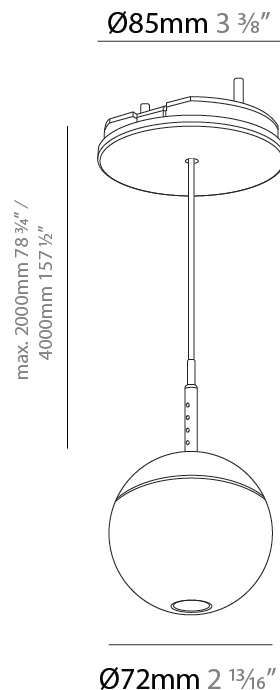

GENERAL

Series: Snooker
Subseries: Snooker Glass Monopoint Recessed Canopy
Partner: Prolicht
Division: Architectural
Installation: Suspension
Product Type: Pendant
Mounting Location: Ceiling
Light Distribution: Downlight

PHYSICAL

Shape: Round
Diameter (mm): 72
Diameter (in): 2 ¹³/₁₆
Width (mm): 72mm 2 13/16"
Height (mm): 72
Height (in): 2 ¹³/₁₆
Ceiling Thickness (mm): 1 - 25
Ceiling Thickness (in): 1/16 - 1
Fixture Finish: SSR / BKV / CWI / CRY / HAB / UFT / ITA / RUA / FTG / MYG / LOD / PUS / FRO / FUP / KIA / POP / BLS / SPG / MEY / GOH / CHC / COM / ABZ / JAG / OBR / MOS / ROR
Accent Finish: OPL / YEL / ORA / RED / BLU / GRN
Fixture Material: Glass / Aluminum
Cable Details: 2000mm/78 3/4" or 4000mm/157 1/2" Cable - Color Options: Black / White / Orange / Red / Green
Cut-out Measurements: 68mm / 2 11/16"

ELECTRICAL

Lamp Type: LED
Input Wattage (W): 6.6
Dimming: Tri-Mode (Non-Dimming and Phase Dimming (120Vac only) and 0-10V Dimming)
Driver Included: No
Driver Location: External
Driver Type: Constant Current - Universal
Driver Class: Class 2
Housing: ENCP3 w/Quick Connect
Input Voltage (V): 120 - 277
Constant Current (MA): 500

LED

Color Temperature (°K): 2700 / 3000 / 3500 / 4000
Max. Delivered Lumen (lm): 330 / 350 / 369 / 379
Nominal Lumen (lm): 460 / 487 / 514 / 528
CRI: >90 CRI
Lamp Life (hrs): 50000

OPTICAL

Beam Angle: 32 / 58

RATINGS AND CERTIFICATIONS

Certified By: CSA Certified to UL and CSA Standards
IP rating: IP20